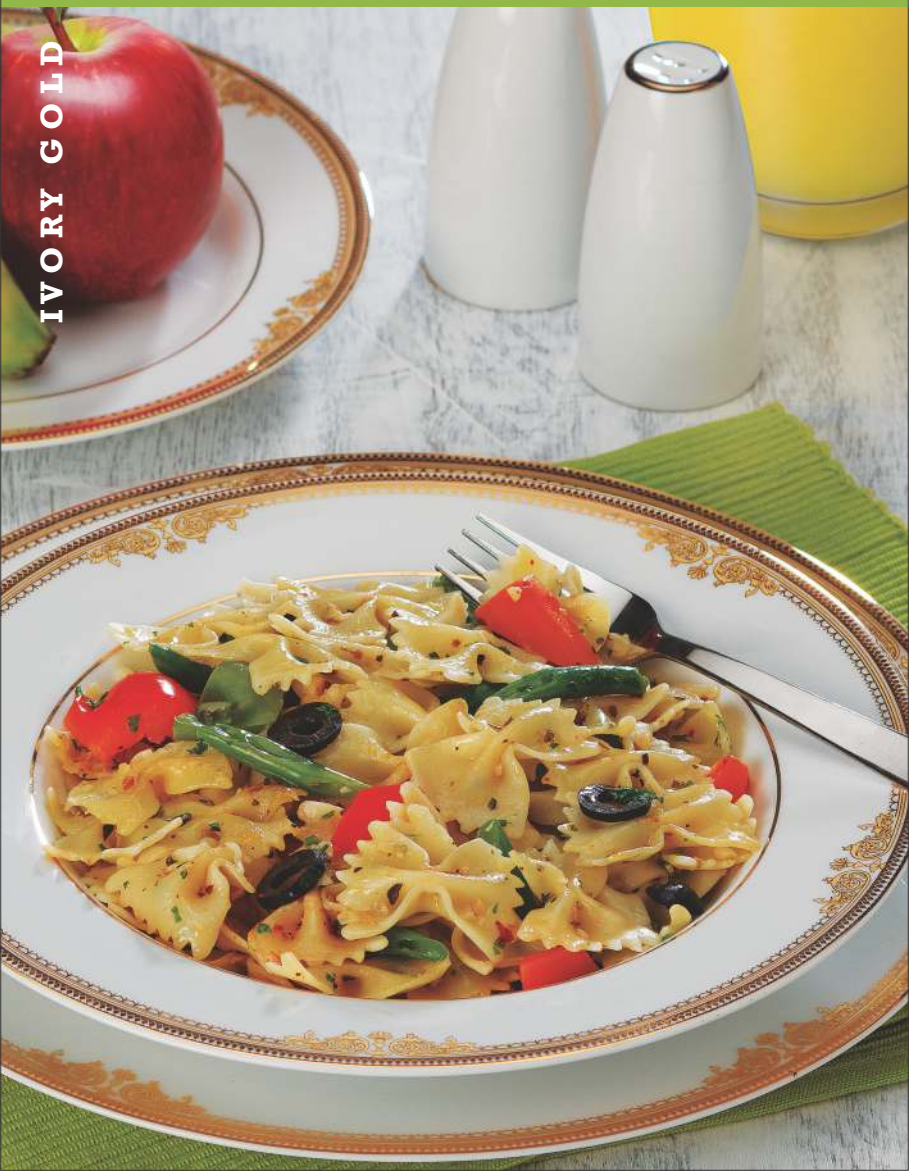

CELESTIAL

A collection that is the epitome of elegance, classic, delicate, sophisticated... exquisite crockery with gorgeous rich patterns of gold/platinum, inspirational design, accentuated details and unique elements. Graceful shapes and brilliant white body, an endeavor to bring the best in beauty and quality to your tables to brighten and enrich your dining experience.

IVORY GOLD