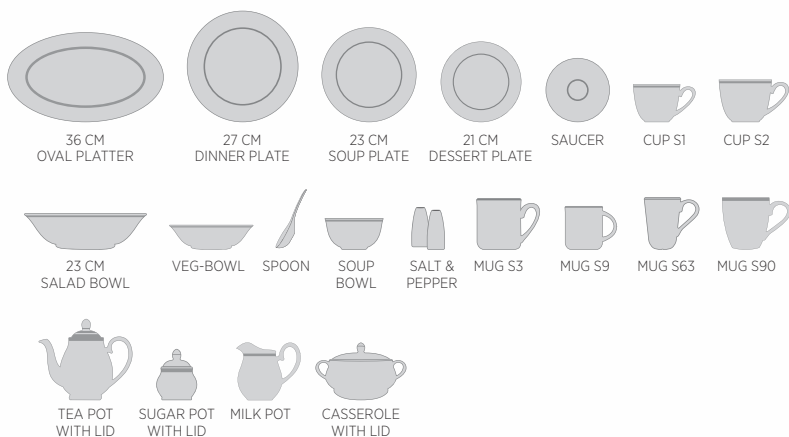

SINGLE PLATINUM

GREY SPRING PLATINUM

IVORY GOLD

GOLD PLATINUM

36 CM
OVAL PLATTER

27 CM
DINNER PLATE

23 CM
SOUP PLATE

21 CM
DESSERT PLATE

SAUCER

CUP S1

CUP S2

23 CM
SALAD BOWL

VEG-BOWL

SPOON

SOUP BOWL

SALT & PEPPER